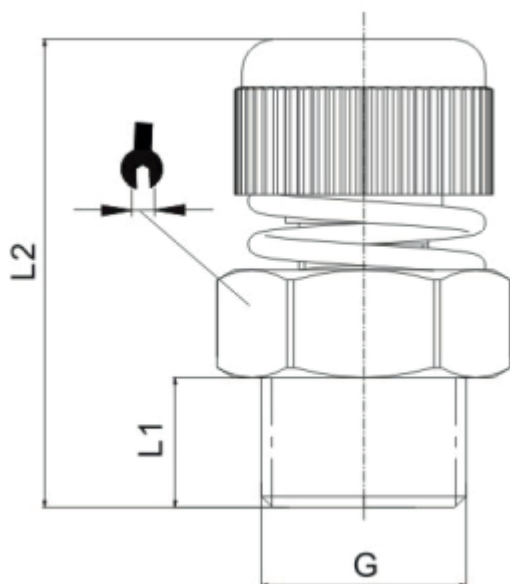

Silencers

ISD-G SERIES

Dimension

MODEL	G	L1	L2min	L2max	✎
ISD-G01	G1/8	6	21	23	12
ISD-G02	G1/4	7.5	25.5	28	15
ISD-G03	G3/8	9	30.5	33	19
ISD-G04	G1/2	10.5	34.5	37.5	22
ISD-G06	G3/4	11	45	50	27
ISD-G10	G1	14	52	57	34