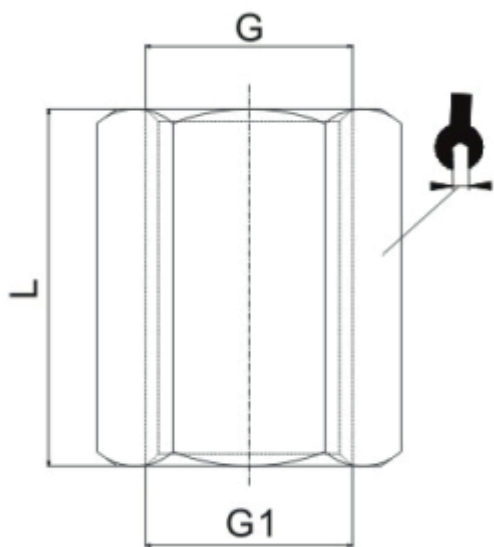

Transition Fittings

IBA SERIES

Dimension

MODEL	G	G1	L	
IBA-G01	G1/8	G1/8	17	13
IBA-G02	G1/4	G1/4	23	16
IBA-G03	G3/8	G3/8	25.5	20
IBA-G04	G1/2	G1/2	30	24
IBA-G02G01	G1/4	G1/8	20	16
IBA-G03G01	G3/8	G1/8	21	20
IBA-G04G01	G1/2	G1/8	23	24
IBA-G03G02	G3/8	G1/4	23	20
IBA-G04G02	G1/2	G1/4	25	24
IBA-G04G03	G1/2	G3/8	26	24