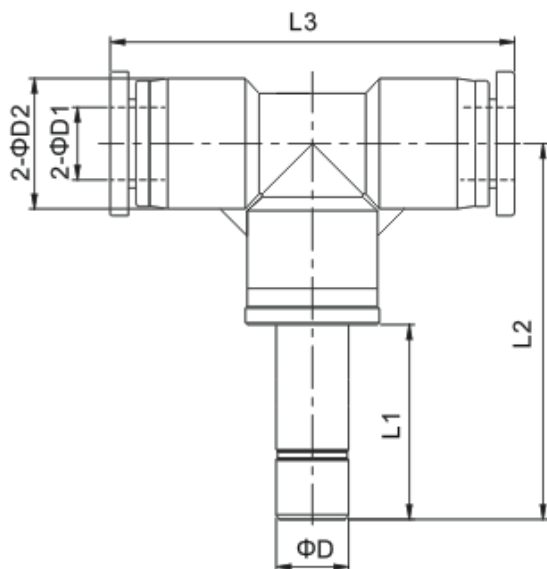

Quick Connecting Tube Fittings

WPBJ SERIES

Product features

One-Touch tube fittings are used in pneumatics piping.
 The tube fittings come in wide variety of models to meet all your needs in pneumatics piping.
 Even after installation, in direction of the tube can be changed freely.
 Nickel-plated metal body ensures Anti-Corrosion and Anti-Contamination.
 All R and NPT threads are Pre-Costed sealant.
 All cylindrical threads are standard with O-Ring seals.

Speciality

Fluid	Air, Vacuum
Operating Pressure	0-1.0MPa (150 psi)
Negative Pressure	-100KPa(-29.5 in-Hg)
Max Pressure	1.5MPa
Operating Temperature	0-60°C(32-140°F)
Applicable Tube	Polyurethane and Nylon

Dimension

MODEL	ϕD	$\phi D1$	$\phi D2$	L1	L2	L3
WPBJ 04	4	4	11.5	19	35	38
WPBJ 06	6	6	13.5	19	35.8	39
WPBJ 08	8	8	15	20.5	40.5	45
WPBJ 10	10	10	19	24.5	49.5	57
WPBJ 12	12	12	21.5	26	52	59
WPBJ 06-04	6	4	11.5	19	35.3	38
WPBJ 08-06	8	6	13.5	20.5	37.5	39
WPBJ 10-08	10	8	15	24.5	43.5	45
WPBJ 12-10	12	10	19	26	51	57