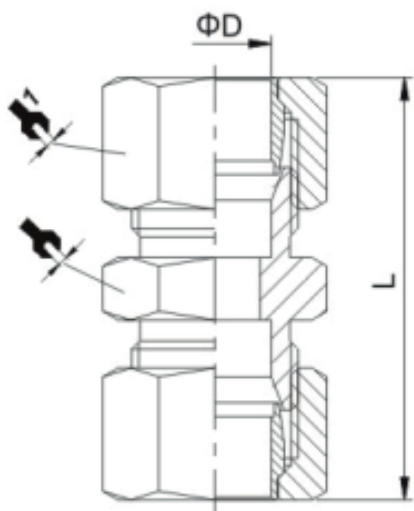

Compression Fittings

WKU SERIES

Dimension

MODEL	ΦD	L		
WKU 04	4	27	10	10
WKU 06	6	27	12	12
WKU 08	8	30.5	14	14
WKU 10	10	33.5	17	17
WKU 12	12	34	19	19