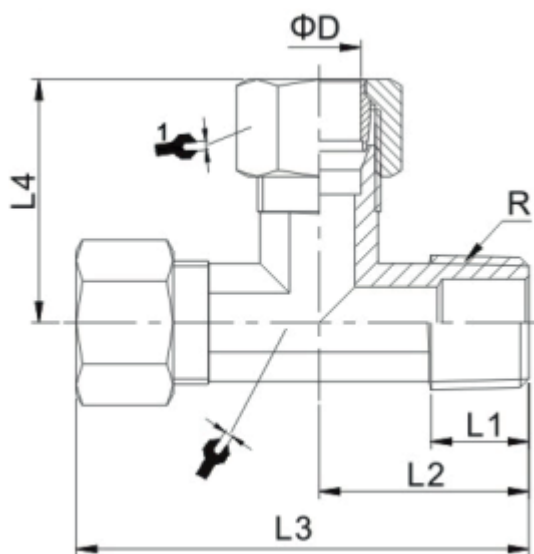

Compression Fittings

WKST SERIES

Dimension

MODEL	ΦD	Rc	L1	L2	L3	L4	1	1
WKST04-01	4	R1/8	7.5	16	38.5	22.5	9	10
WKST04-02	4	R1/4	9.5	20.5	45.5	25	10	10
WKST06-01	6	R1/8	7.5	16	38	24.5	9	12
WKST06-02	6	R1/4	9.5	19	40	27	10	12
WKST06-03	6	R3/8	10.5	22.5	50.5	28.5	12	12
WKST08-01	8	R1/8	7.5	16.5	39	22.5	10	14
WKST08-02	8	R1/4	9.5	19	41.5	22.5	10	14
WKST08-03	8	R3/8	10.5	22.5	51	28.5	12	14
WKST08-04	8	R1/2	13.5	27.5	56	30.5	14	14
WKST10-02	10	R1/4	9.5	22	50.5	28.5	10	17
WKST10-03	10	R3/8	10.5	22.5	52	29.5	12	17
WKST10-04	10	R1/2	13.5	27.5	57	31.5	14	17
WKST12-02	12	R1/4	9.5	23	52.5	29.5	12	19
WKST12-03	12	R3/8	10.5	24	53.5	29.5	12	19
WKST12-04	12	R1/2	13.5	27.5	51	31.5	14	19