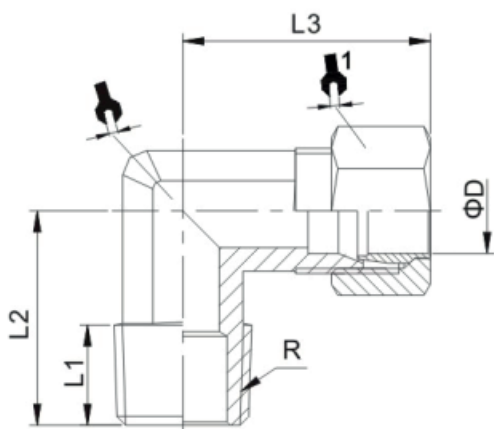

Compression Fittings

WKL SERIES

Dimension

MODEL	ΦD	R	L1	L2	L3		
WKL04-01	4	R1/8	7.5	15.5	18.5	7	10
WKL04-02	4	R1/4	9.5	19	20.5	10	10
WKL06-01	6	R1/8	7.5	16	20.5	10	12
WKL06-02	6	R1/4	9.5	19	20.5	10	12
WKL06-03	6	R3/8	10.5	22.5	22.5	12	12
WKL08-01	8	R1/8	7.5	16	22.5	10	14
WKL08-02	8	R1/4	9.5	19	22.5	10	14
WKL08-03	8	R3/8	10.5	22.5	24	12	14
WKL08-04	8	R1/2	13.5	27.5	26.5	14	14
WKL10-02	10	R1/4	9.5	21.5	26	12	17
WKL10-03	10	R3/8	10.5	22.5	26	12	17
WKL10-04	10	R1/2	13.5	27.5	28	14	17
WKL12-02	12	R1/4	9.5	22.5	28.5	14	19
WKL12-03	12	R3/8	10.5	24	28.5	14	19
WKL12-04	12	R1/2	13.5	27.5	28.5	14	19