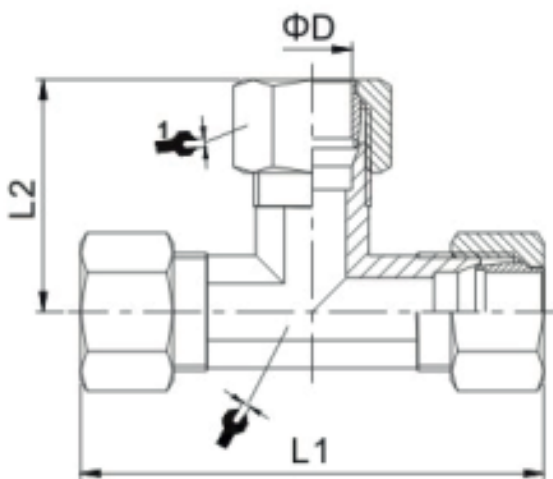

Compression Fittings

WKE SERIES

Dimension

MODEL	ΦD	L1	L2	↻	1 ↻
WKE 04	4	38	19	9	10
WKE 06	6	41	20.5	9	12
WKE 08	8	45	22.5	10	14
WKE 10	10	52	26	12	17
WKE 12	12	52	26	16	19