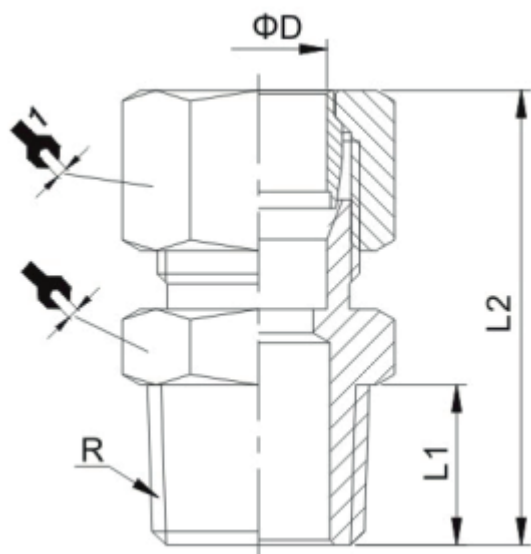

Compression Fittings

WKC SERIES

Dimension

MODEL	ΦD	R	L1	L2		
WKC04-01	4	R1/8	7.5	23	10	10
WKC04-02	4	R1/4	9.5	25.5	14	10
WKC06-01	6	R1/8	7.5	23	10	12
WKC06-02	6	R1/4	9.5	25.5	14	12
IKC06-03	6	R3/8	10.5	26.5	17	12
WKC08-01	8	R1/8	7.5	24.5	12	14
WKC08-02	8	R1/4	9.5	27	14	14
WKC08-03	8	R3/8	10.5	28	17	14
WKC08-04	8	R1/2	13.5	31.5	21	14
WKC10-02	10	R1/4	9.5	28.5	14	17
WKC10-03	10	R3/8	10.5	29.5	17	17
WKC10-04	10	R1/2	13.5	33	21	17
WKC12-02	12	R1/4	9.5	28.5	17	19
WKC12-03	12	R3/8	10.5	29.5	17	19
WKC12-04	12	R1/2	13.5	33	21	19