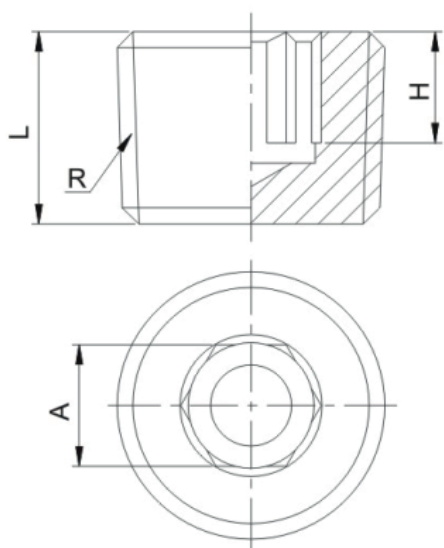

Transition Fittings

WBP SERIES

Dimension

MODEL	R	L	H	A
WBP-01	R1/8	8	4.5	5
WBP-02	R1/4	10	5.5	6
WBP-03	R3/8	10.5	6	8
WBP-04	R1/2	13.5	8	10