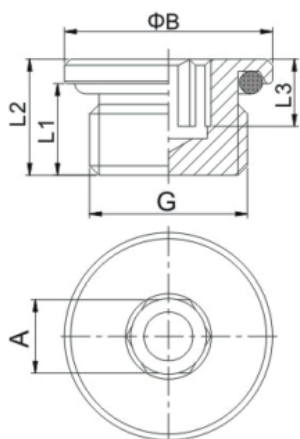

Transition Fittings

WBP-G SERIES

Dimension

MODEL	G	L1	L2	L3	A	ΦB
WBP-M5	M5	3.5	5.5	2.5	2	7.3
WBP-G01	G1/8	5.5	7.5	4	4	13
WBP-G02	G1/4	6.5	8.5	4.5	6	16
WBP-G03	G3/8	7.5	10	5.5	8	20
WBP-G04	G1/2	9	11.5	6.5	10	24