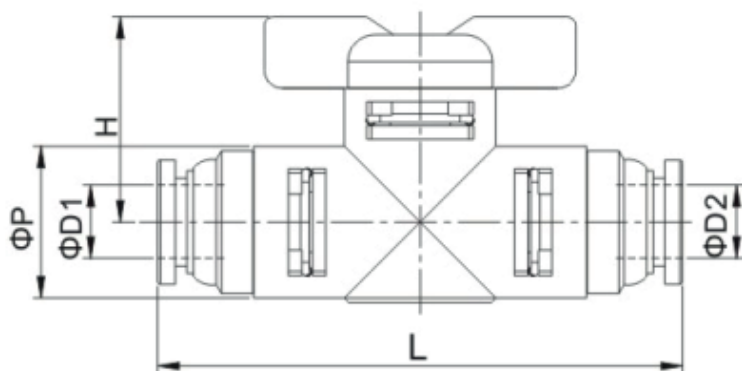

**Ball Valves****BVU SERIES****Product features**

- Used for turning air pressure on and off for pneumatic devices

**Dimension**

MODEL	φD1	φD2	φP	L	H
BVU06	6	6	17	52	23
BVU08	8	8	17	58	23
BVU08-06	8	6	17	55	23