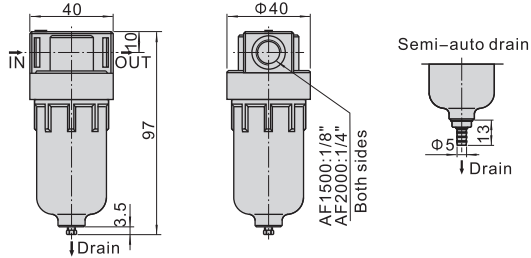

[Note1] PT thread, G thread and NPT thread are available.

Sembol / Symbol

Üretim Özelliği / Production Feature
AF Series

1. The structure is delicate and compact.
2. The pressure loss is low and the efficiency of water separating is high;
3. The filter precision includes 5 µm and 40 µm(optional);

 [Note1] The drain modes of different series are different.
Please refer to P211 for details.

Akış Şeması / Flow Chart

WINMAN A,B Serisi Şartlandırıcı Grupları / A,B Series Preparation Unit

AF, BF Serisi Filtre / AF, BF Series Filter

İç Yapısı / Inner structure

AF Series

BF Series

No.	Item	Material	No.	Item	Material
1	Drain bowl O-ring	NBR	8	Drain pillar	POM
2	Body	Aluminum alloy	9	Return spring	Stainless steel
3	Filter element	5 µ m	10	Gasket	POM
		40 µ m	11	Air guider	POM
4	Umbrella baffle	POM	12	Bowl guard switch	POM
5	Drain bowl	PC	13	Bowl guard	PA6
6	Drain kit	POM	14	Drain seat O-ring	NBR
7	Drain seat	POM	15	Clip	Spring steel

Boyutlar / Dimensions

AF Series

BF Series