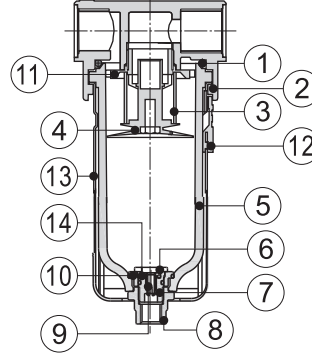

Sipariş Kodu / Ordering Code
AF 2000 M W □

① ② ③ ④ ⑤

① Model	② Port size	③ Drain type [Note]	④ Filtering grade	⑤ Thread type
AF:A Series Filter	1500: 1/8" 2000: 1/4"	Blank: Semi-auto drain M: Manual drain	Blank: 40 µm W: 5 µm	Blank: PT G: G T: NPT
BF:B Series Filter	2000: 1/4" 3000: 3/8" 4000: 1/2"	Blank: Semi-auto drain M: Manual drain A: Automatic drain		

 [Note1] The drain modes of different series are different.
Please refer to P211 for details.

Akış Şeması / Flow Chart

WINMAN A,B Serisi Şartlandırıcı Grupları / A,B Series Preparation Unit

AF, BF Serisi Filtre / AF, BF Series Filter

İç Yapısı / Inner structure

AF Series

BF Series

No.	Item	Material	No.	Item	Material
1	Drain bowl O-ring	NBR	8	Drain pillar	POM
2	Body	Aluminum alloy	9	Return spring	Stainless steel
3	Filter element	5 µ m	10	Gasket	POM
		40 µ m	11	Air guider	POM
4	Umbrella baffle	POM	12	Bowl guard switch	POM
5	Drain bowl	PC	13	Bowl guard	PA6
6	Drain kit	POM	14	Drain seat O-ring	NBR
7	Drain seat	POM	15	Clip	Spring steel

Boyutlar / Dimensions

AF Series

BF Series