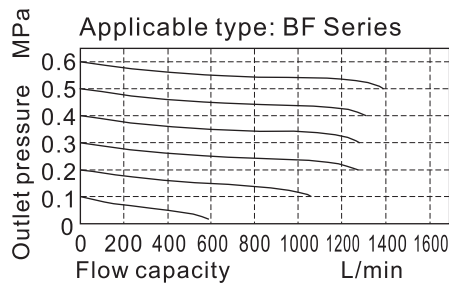

BF Series

1. The pressure loss is low and the efficiency of water separating is high.
2. The bowl has high-strength plastic shields outside, which is more safe and reliable to use.
3. The filter precision includes 5 µm and 40 µm (optional).

Sipariş Kodu / Ordering Code

AF 2000 M W □

① ② ③ ④ ⑤

① Model	② Port size	③ Drain type [Note]	④ Filtering grade	⑤ Thread type
AF:A Series Filter	1500: 1/8" 2000: 1/4"	Blank: Semi-auto drain M: Manual drain	Blank: 40 µm W: 5 µm	Blank: PT G: G T: NPT
BF:B Series Filter	2000: 1/4" 3000: 3/8" 4000: 1/2"	Blank: Semi-auto drain M: Manual drain A: Automatic drain		

[Note1] The drain modes of different series are different.
Please refer to P211 for details.

Akış Şeması / Flow Chart