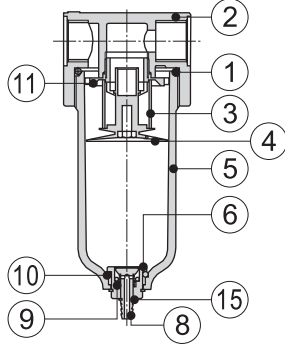

Sipariş Kodu / Ordering Code
AF 2000 M W □

① ② ③ ④ ⑤

① Model	② Port size	③ Drain type [Note]	④ Filtering grade	⑤ Thread type
AF:A Series Filter	1500: 1/8" 2000: 1/4"	Blank: Semi-auto drain M: Manual drain	Blank: 40 µm W: 5 µm	Blank: PT G: G T: NPT
BF:B Series Filter	2000: 1/4" 3000: 3/8" 4000: 1/2"	Blank: Semi-auto drain M: Manual drain A: Automatic drain		

 [Note1] The drain modes of different series are different.
Please refer to P211 for details.

Akış Şeması / Flow Chart

WINMAN A,B Serisi Şartlandırıcı Grupları / A,B Series Preparation Unit

AF, BF Serisi Filtre / AF, BF Series Filter

İç Yapısı / Inner structure

AF Series

BF Series

No.	Item	Material	No.	Item	Material
1	Drain bowl O-ring	NBR	8	Drain pillar	POM
2	Body	Aluminum alloy	9	Return spring	Stainless steel
3	Filter element	5 µ m	10	Gasket	POM
		40 µ m	11	Air guider	POM
4	Umbrella baffle	POM	12	Bowl guard switch	POM
5	Drain bowl	PC	13	Bowl guard	PA6
6	Drain kit	POM	14	Drain seat O-ring	NBR
7	Drain seat	POM	15	Clip	Spring steel

Boyutlar / Dimensions

AF Series

BF Series