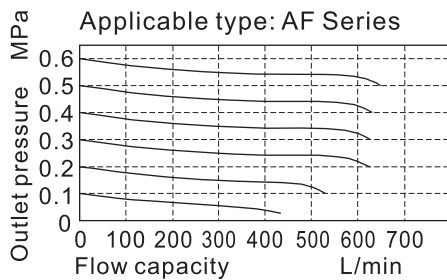

BF Series

1. The pressure loss is low and the efficiency of water separating is high.
2. The bowl has high-strength plastic shields outside, which is more safe and reliable to use.
3. The filter precision includes 5 µm and 40 µm (optional).

Sipariş Kodu / Ordering Code

AF 2000 M W □

① ② ③ ④ ⑤

① Model	② Port size	③ Drain type [Note]	④ Filtering grade	⑤ Thread type
AF:A Series Filter	1500: 1/8" 2000: 1/4"	Blank: Semi-auto drain M: Manual drain	Blank: 40 µm W: 5 µm	Blank: PT G: G T: NPT
BF:B Series Filter	2000: 1/4" 3000: 3/8" 4000: 1/2"	Blank: Semi-auto drain M: Manual drain A: Automatic drain		

[Note1] The drain modes of different series are different.
Please refer to P211 for details.

Akış Şeması / Flow Chart